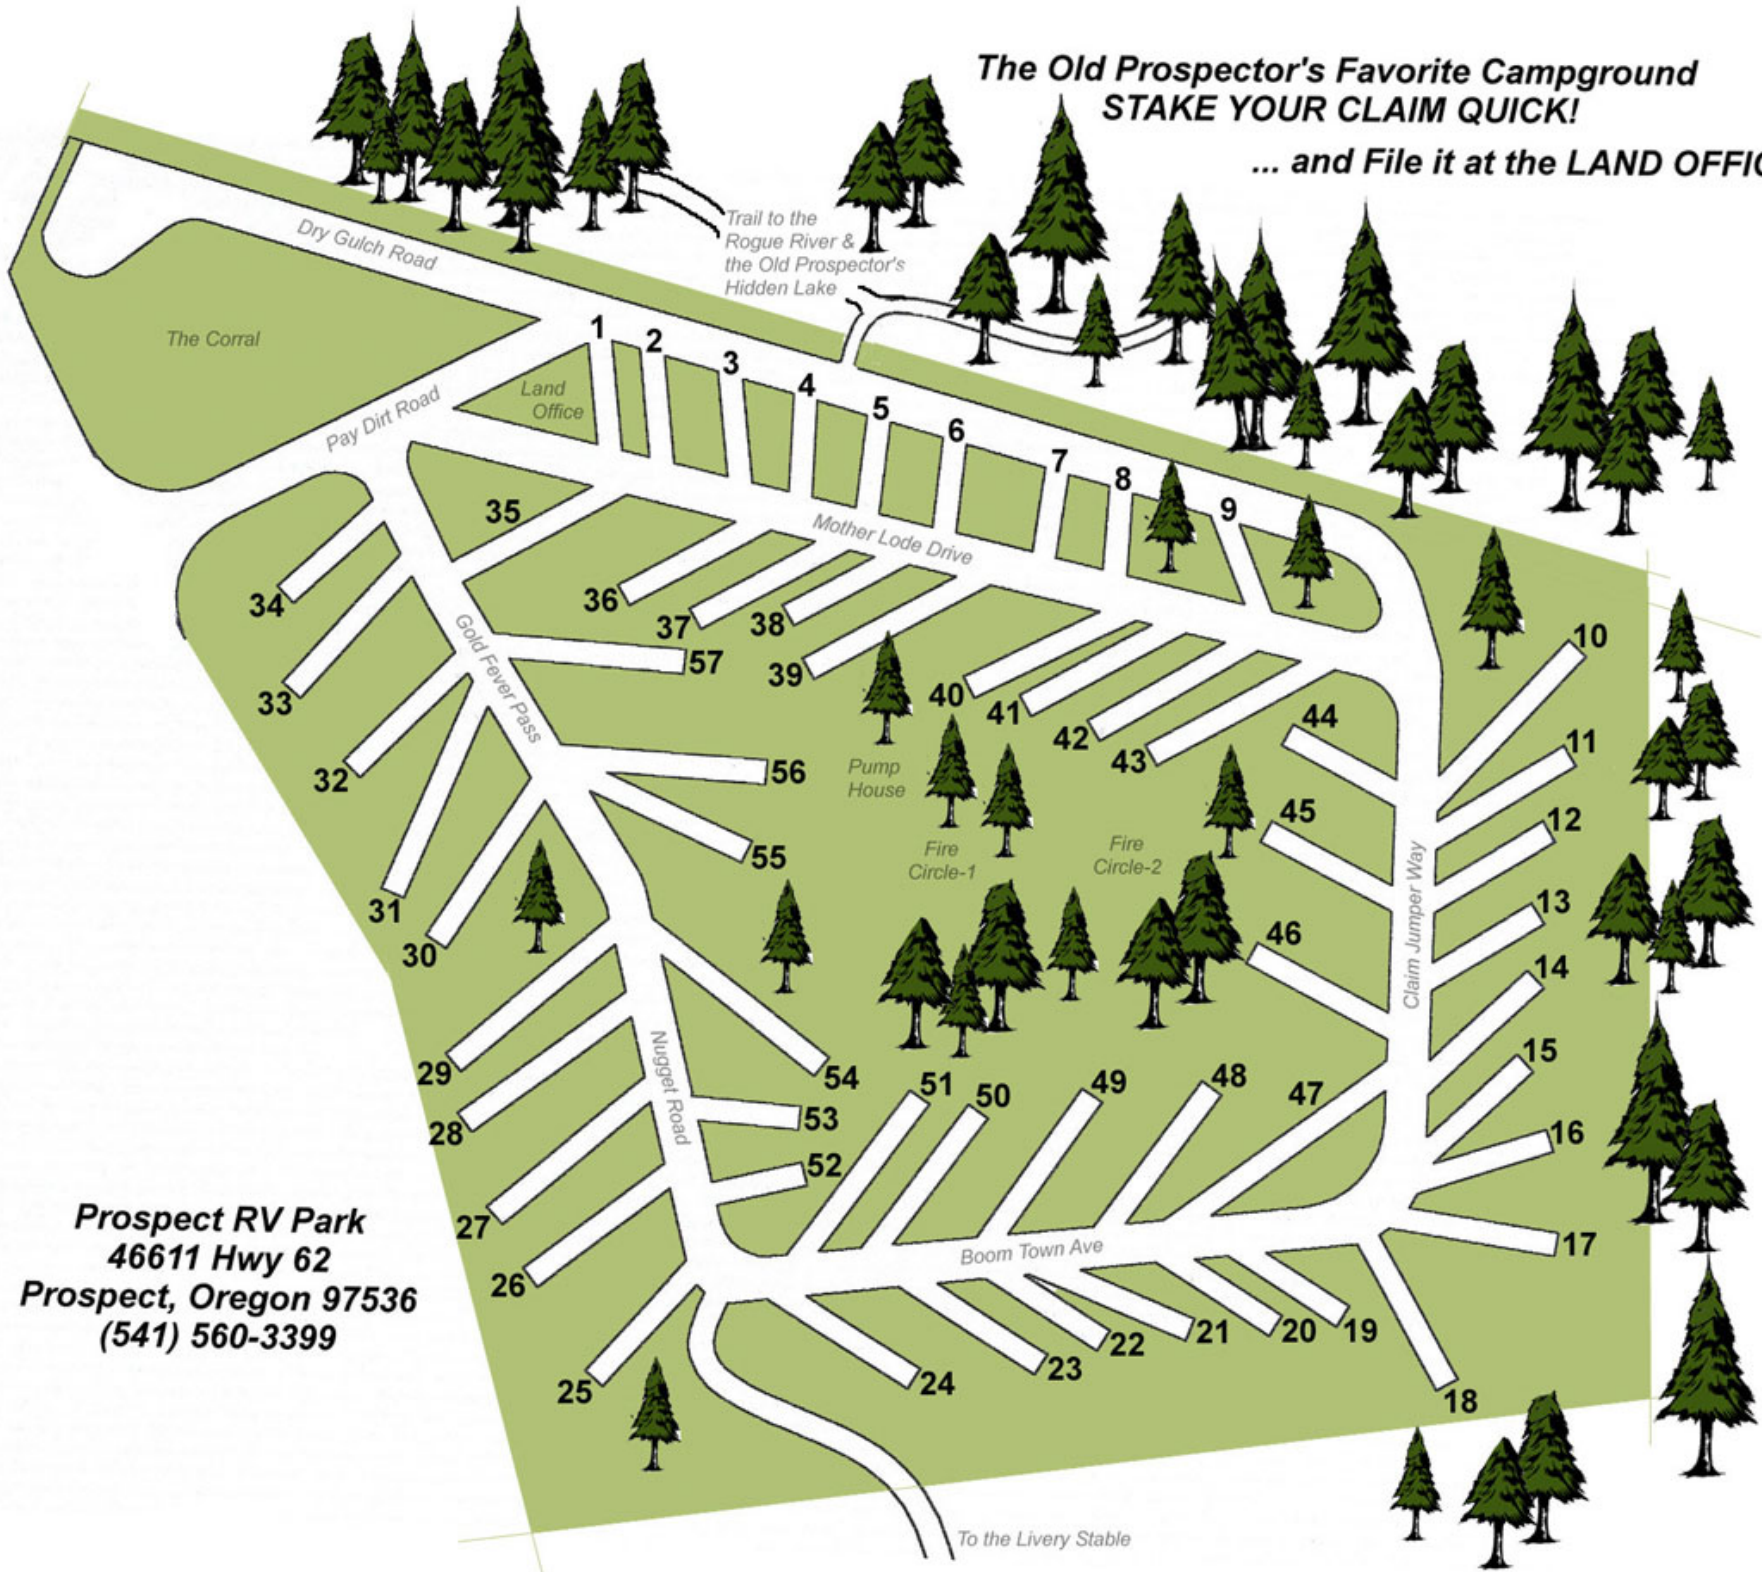

The Old Prospector's Favorite Campground
STAKE YOUR CLAIM QUICK!

... and File it at the LAND OFFICE!

Prospect RV Park
46611 Hwy 62
Prospect, Oregon 97536
(541) 560-3399