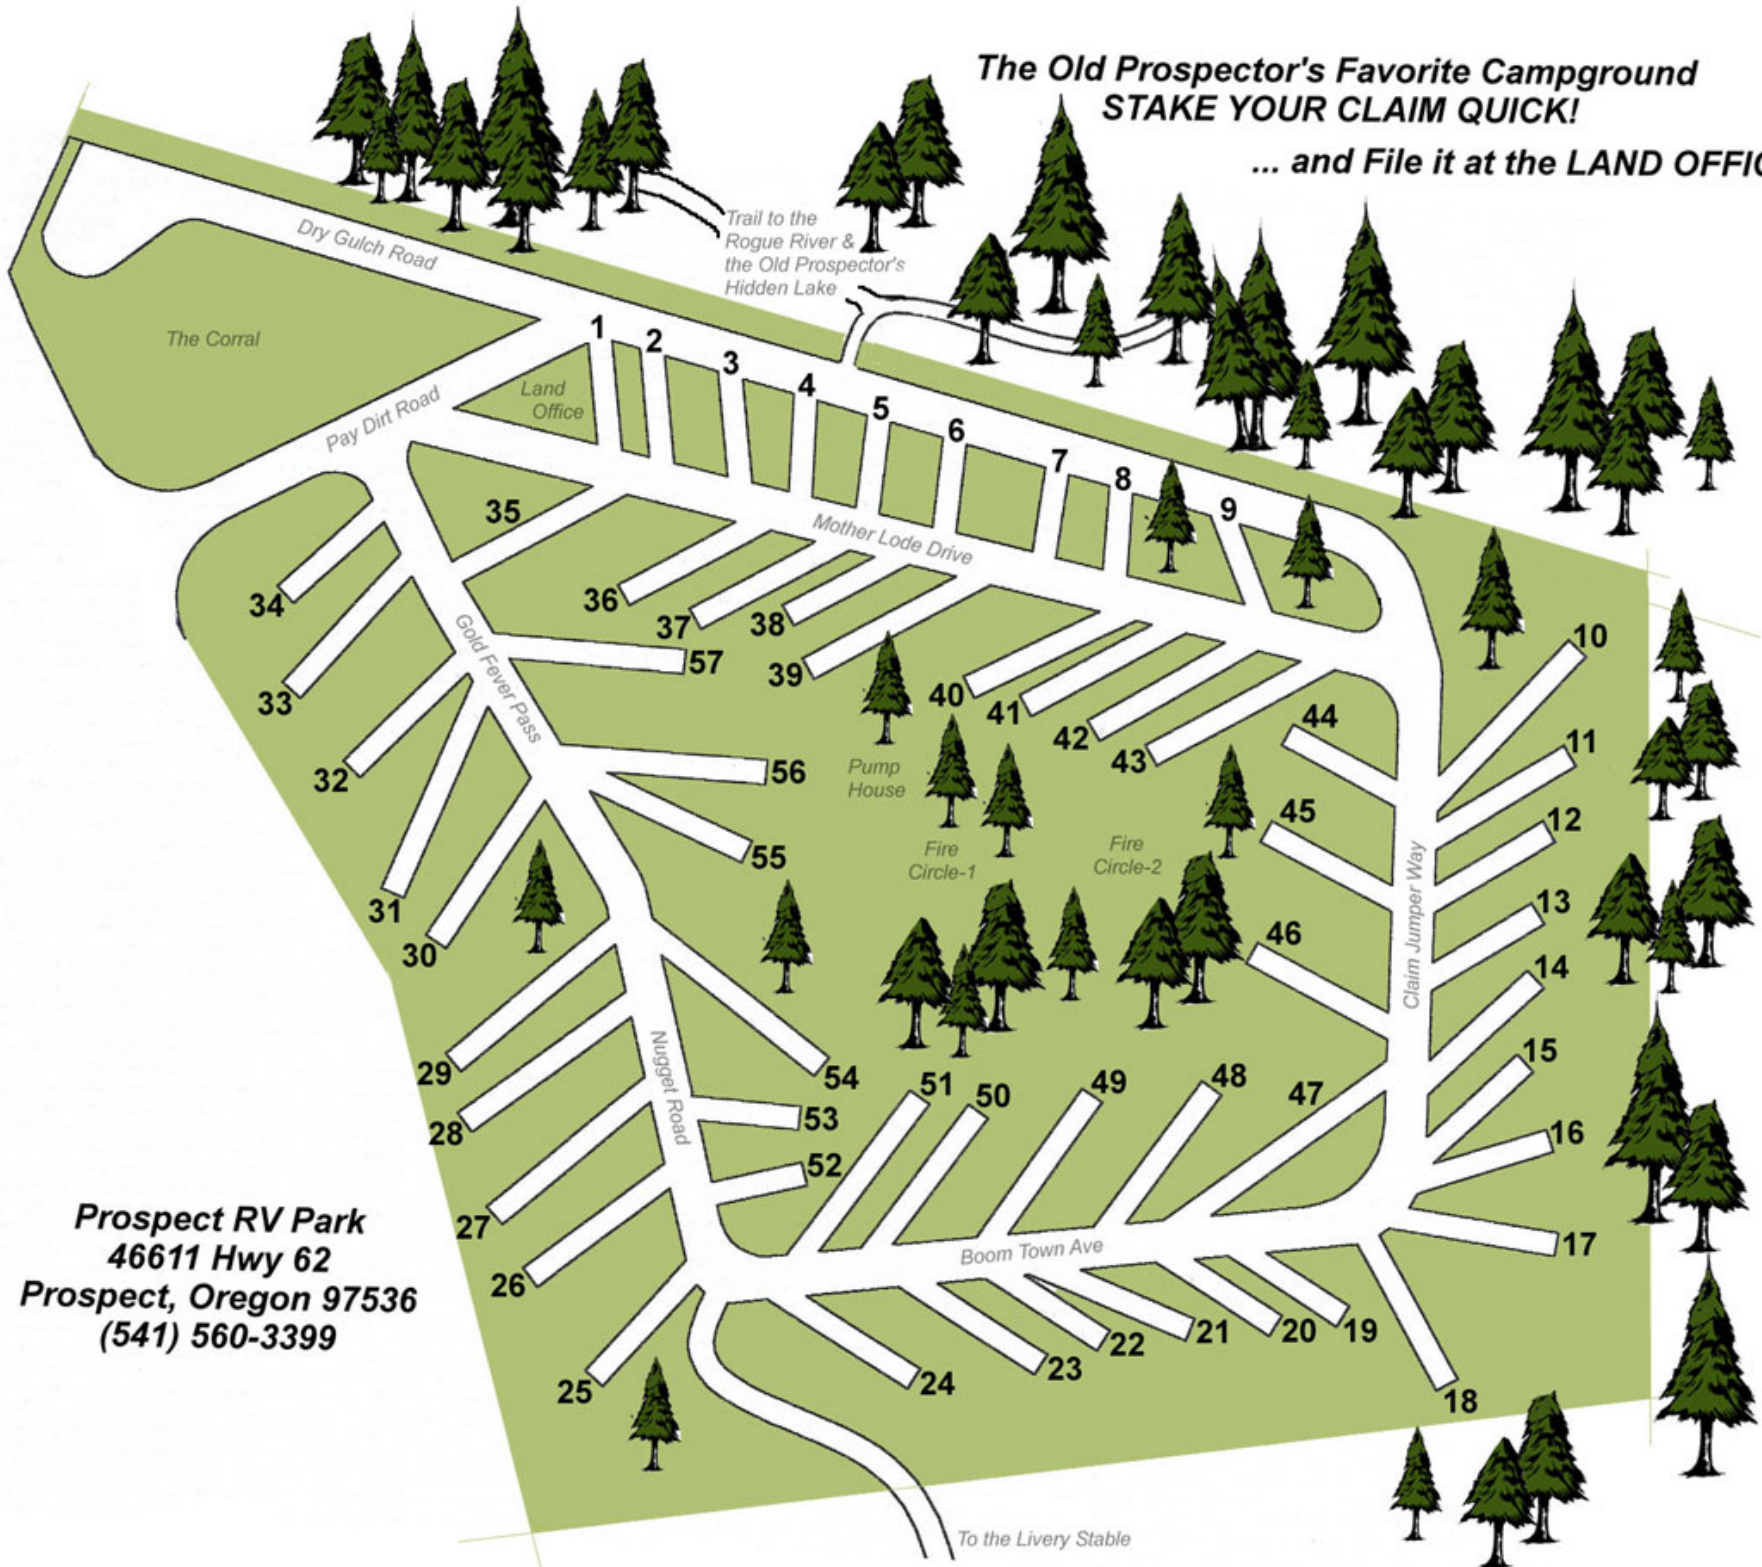

The Old Prospector's Favorite Campground
STAKE YOUR CLAIM QUICK!

... and File it at the LAND OFFICE!

Prospect RV Park
46611 Hwy 62
Prospect, Oregon 97536
(541) 560-3399